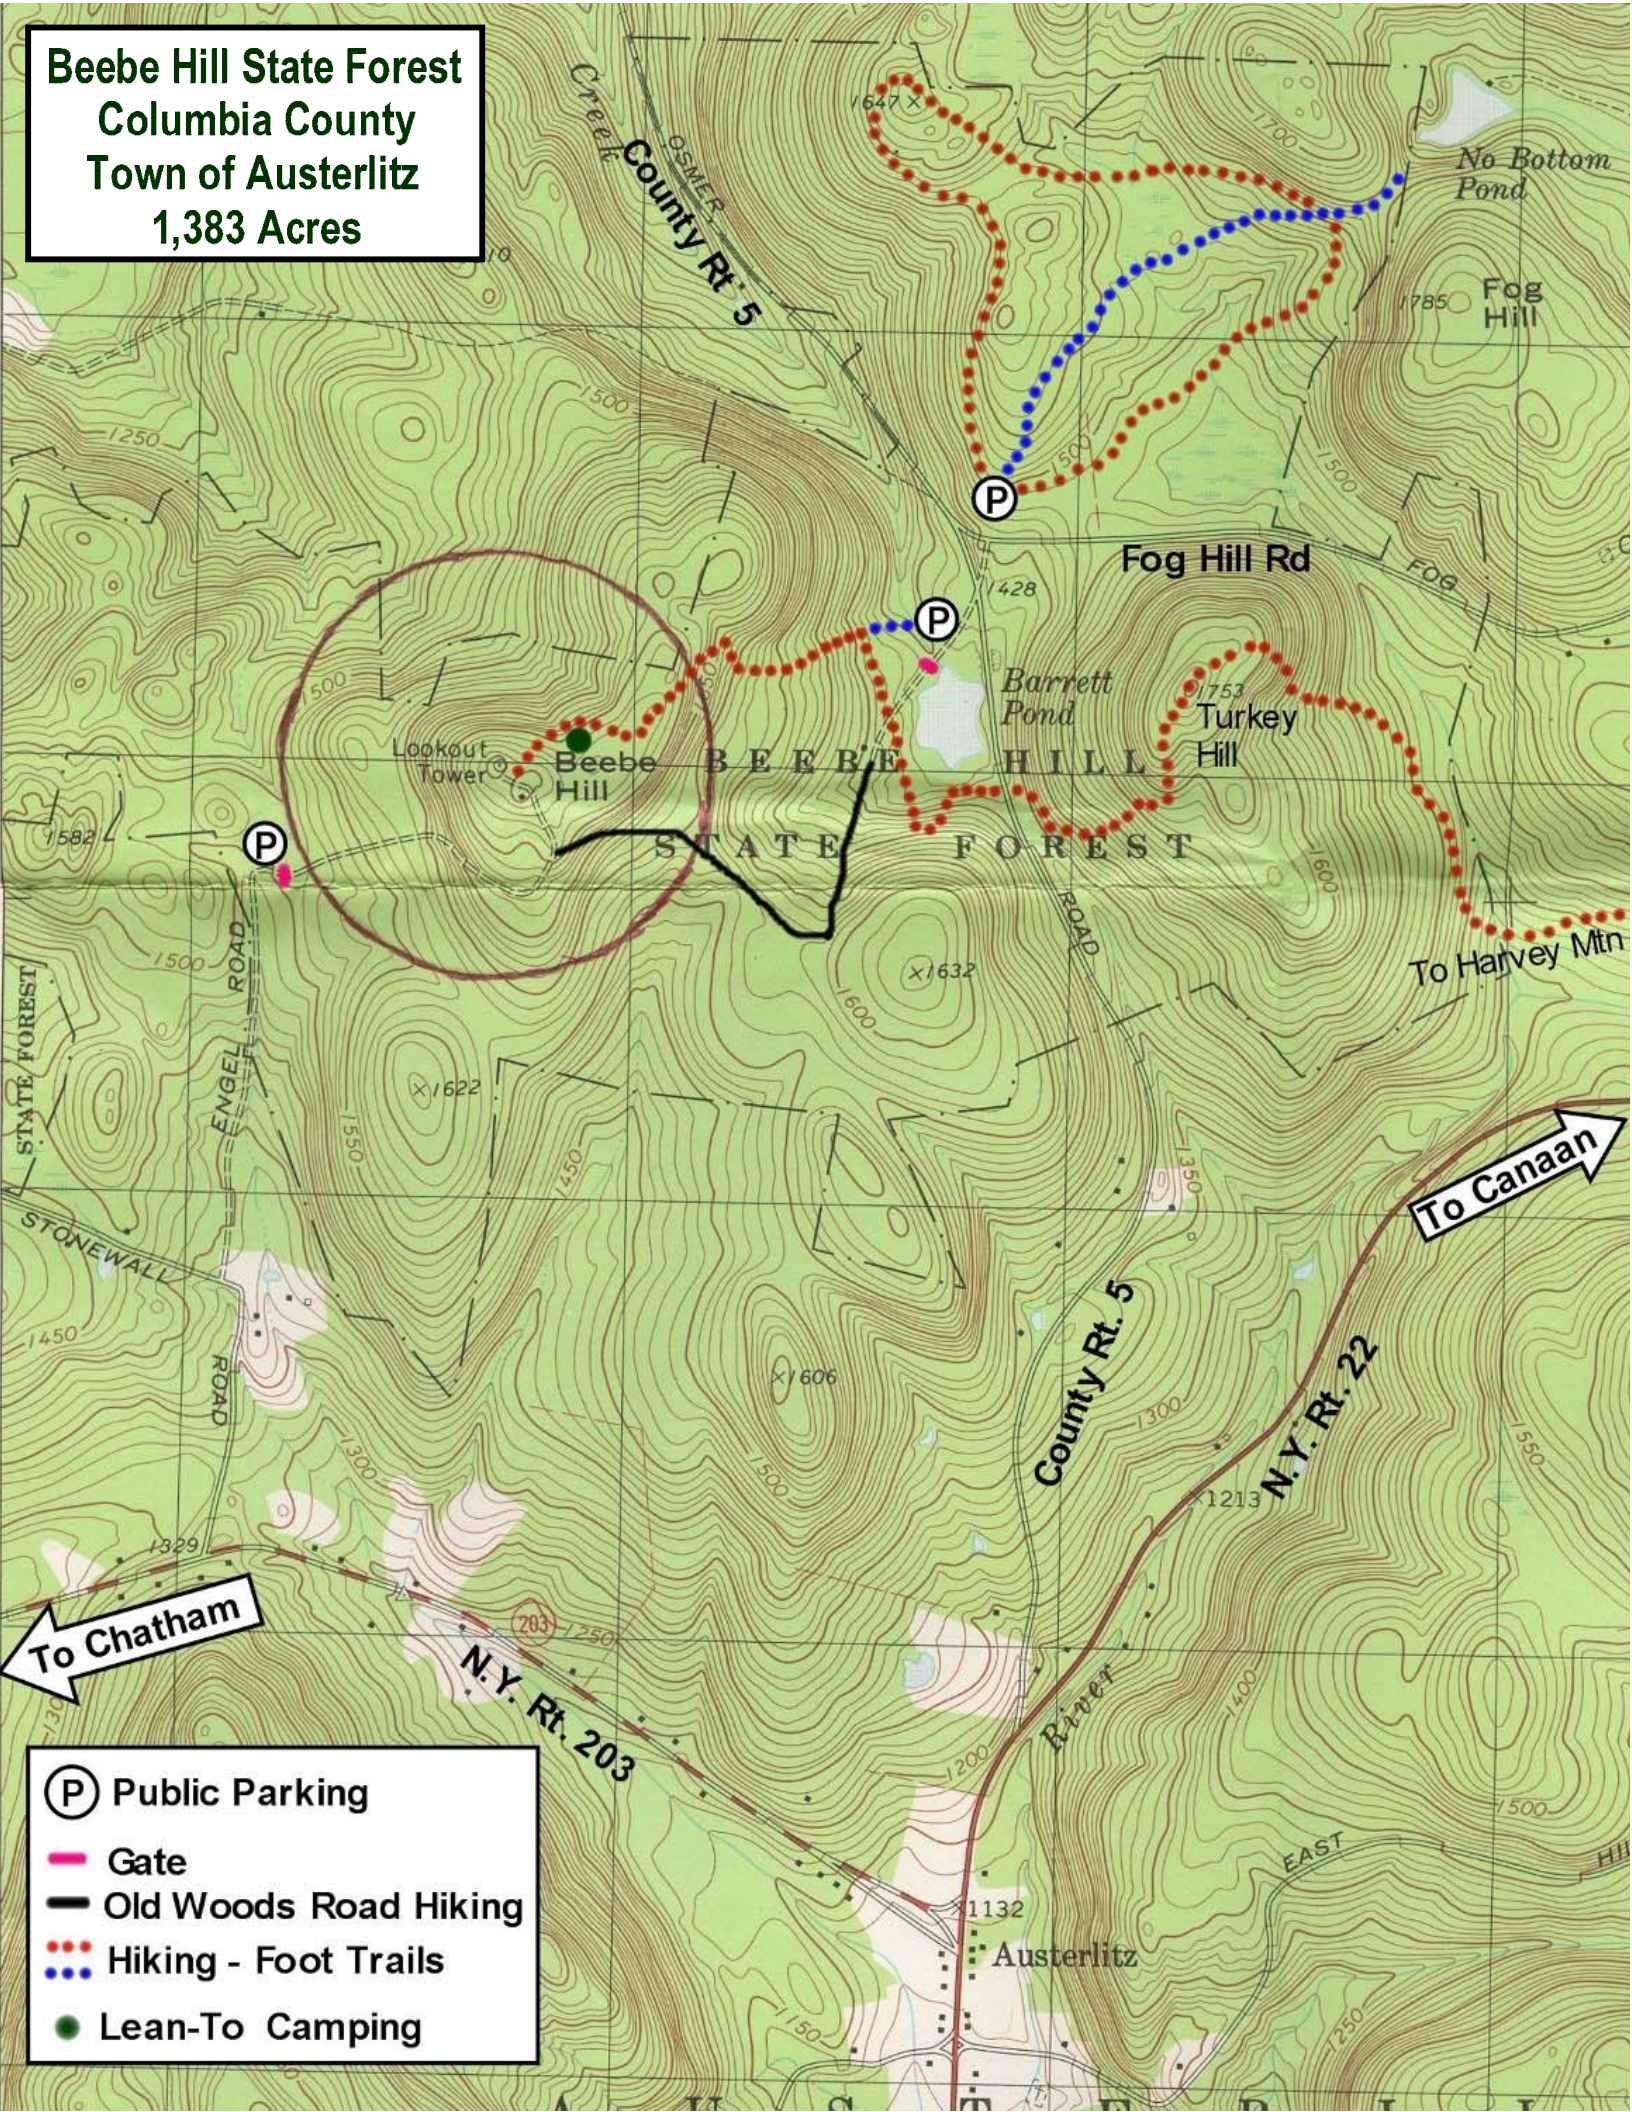

Beebe Hill

**Beebe Hill State Forest  
Columbia County  
Town of Austerlitz  
1,383 Acres**

- (P)** Public Parking
- Gate
- Old Woods Road Hiking
- ...** Hiking - Foot Trails
- Lean-To Camping